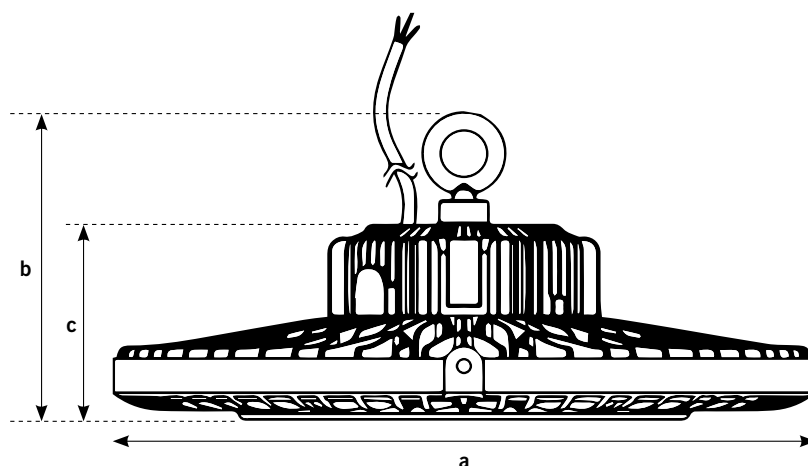

### Features

- Up to 100 lm/Watt
- Unique appearance, innovative heat sink design
- Low operating temperature, makes it extremely versatile under different easy/hard operating conditions
- Innovative reflector-mounting-mechanism for instant beam angle adjustment
- Superbly reliable Meanwell HBG driver with built in 1-10V dimming function
- Light weight
- Easy Installation
- 5 Years Guarantee
- Ideal for: Factory, Warehouse, Workshop, Shop and Industrial Lighting

### Specifications

- Power & Lumen output: 100W: 10,000lm@6000K, 160W: 16,000lm@6000K, 200W: 20,000lm@6000K
- Colour temperature: White: 6000K
- Color Rendering Index: >80
- Rated Life (L70): 50,000 Hours
- Housing: Aluminium
- Beam Spread: Transparent Tempered Glass: 120°
- Operating temperature: -20°C to +60°C (Amb.)
- Input Voltage: 90-305V/AC, 127-431V/DC
- Power Factor: >0.95
- Net weight: 7.5kg
- Glow Wire: 960°C
- IP/IK Rating: IP65/IK10
- Installation: Suspension / Wall Mounting
- 1.5m cable prewired